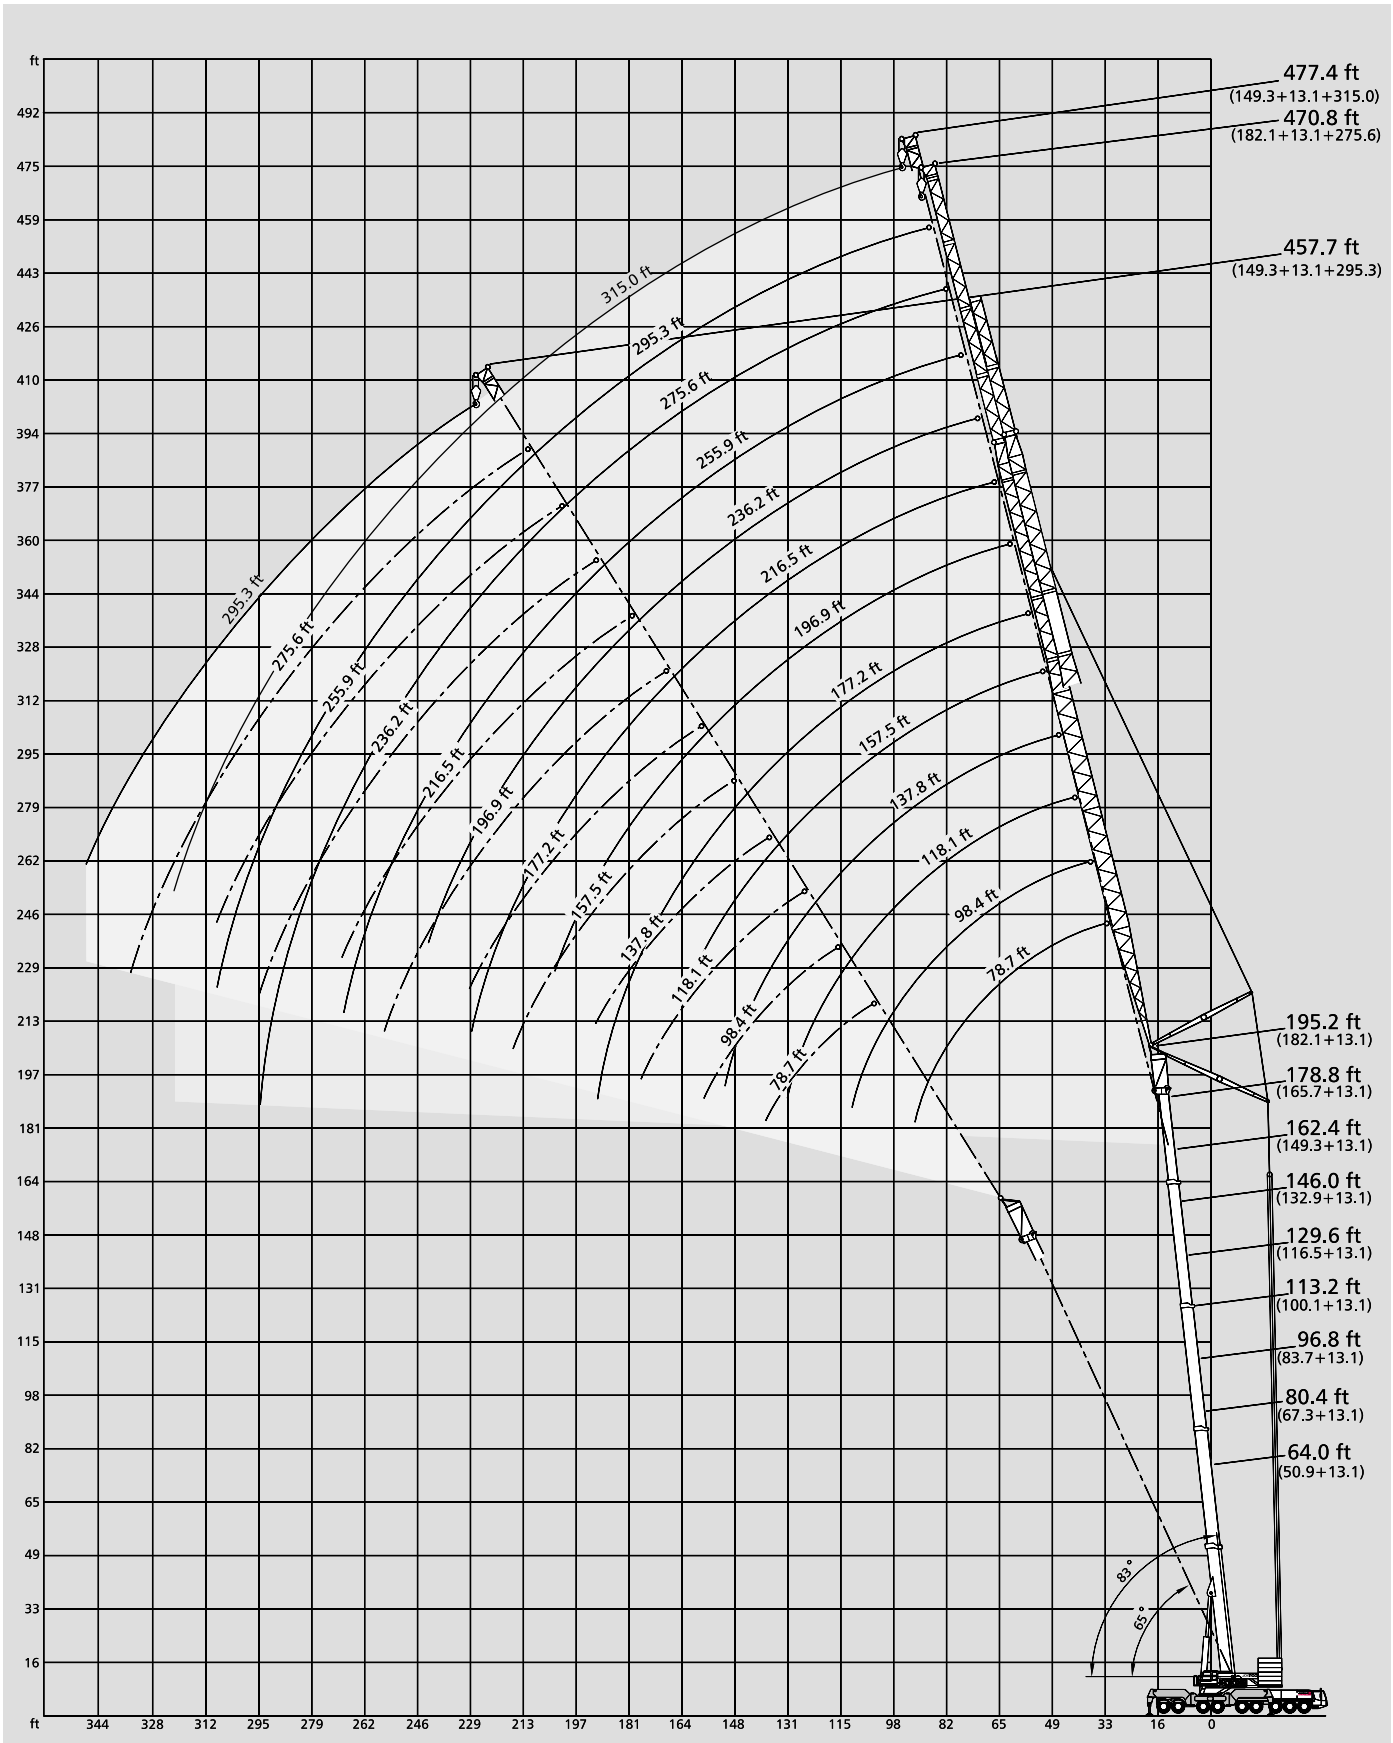

AC 700

800t

Working ranges main boom

Working ranges main boom extension

Working ranges fixed fly jib

Working ranges fixed fly jib with SSL 30°

Working ranges luffing fly jib, main boom 83° to 65°

Working ranges luffing fly jib with SSL, main boom 83° to 65°