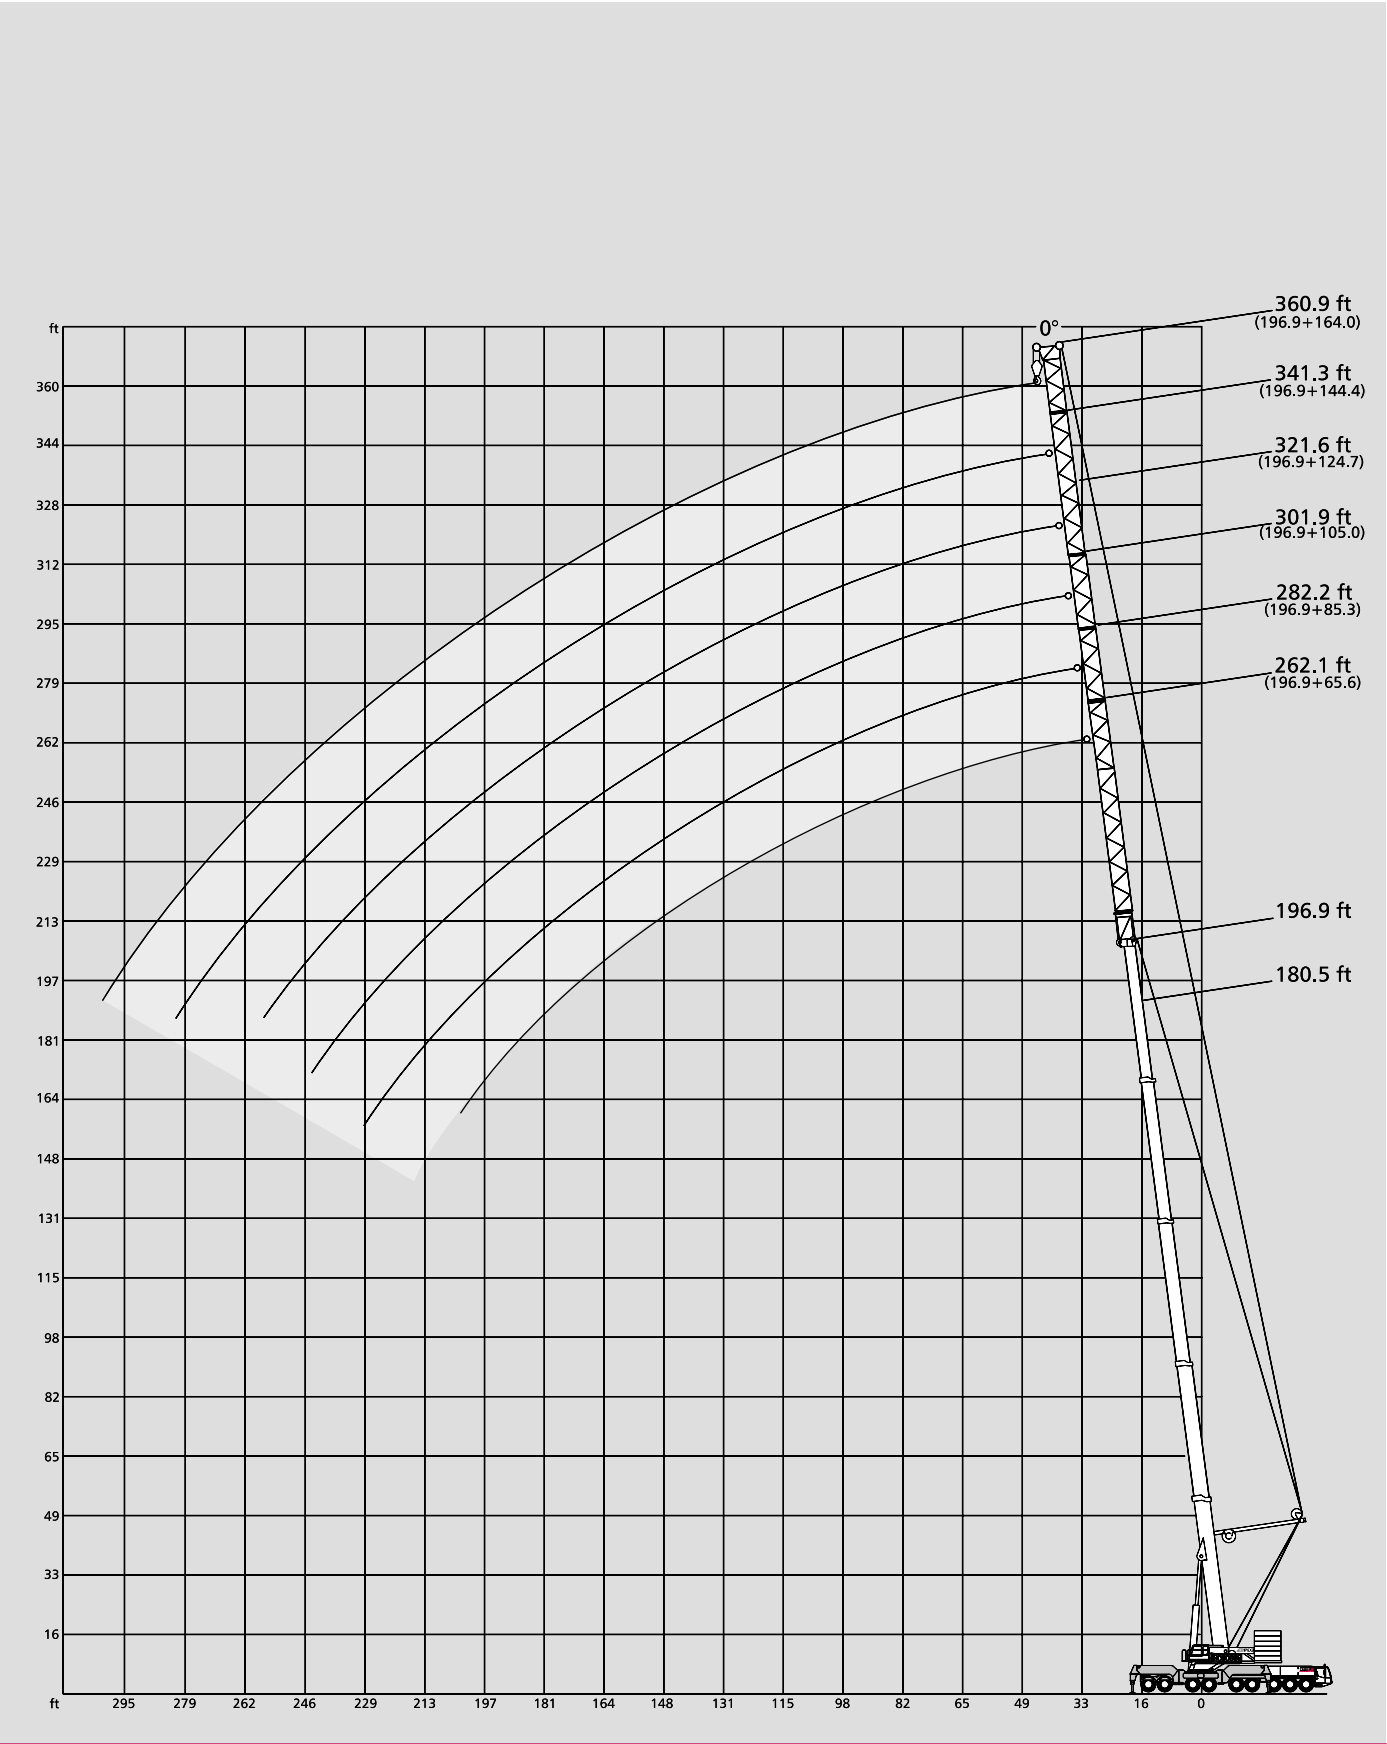

AC 700

800t

Working ranges main boom

Working ranges main boom extension

Working ranges fixed fly jib

Working ranges fixed fly jib with SSL 30°

Working ranges luffing fly jib, main boom 83° to 65°

Working ranges luffing fly jib with SSL, main boom 83° to 65°