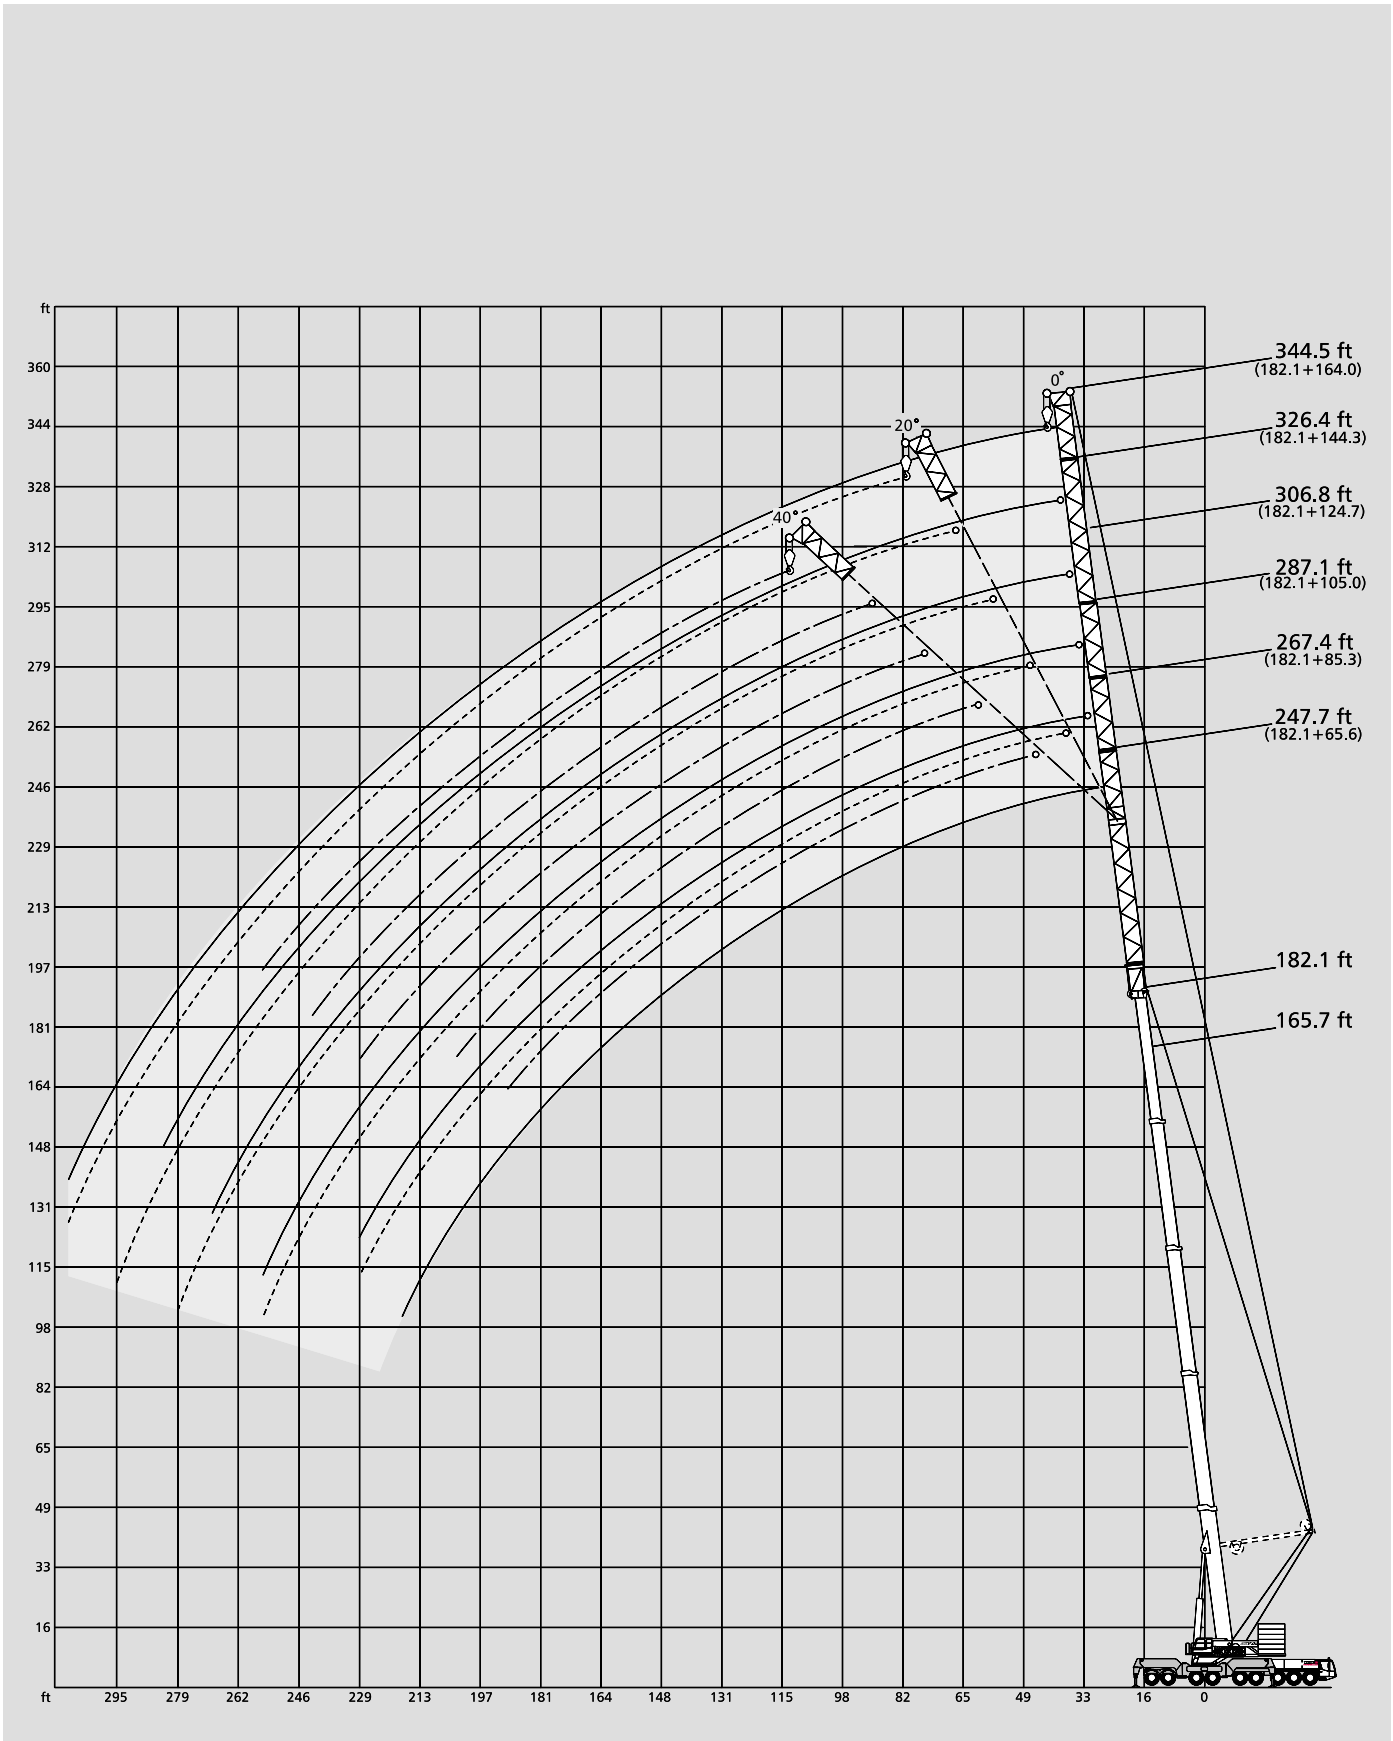

AC 700

800t

Working ranges main boom

Working ranges main boom extension

Working ranges fixed fly jib

Working ranges fixed fly jib with SSL 30°

Working ranges luffing fly jib, main boom 83° to 65°

Working ranges luffing fly jib with SSL, main boom 83° to 65°