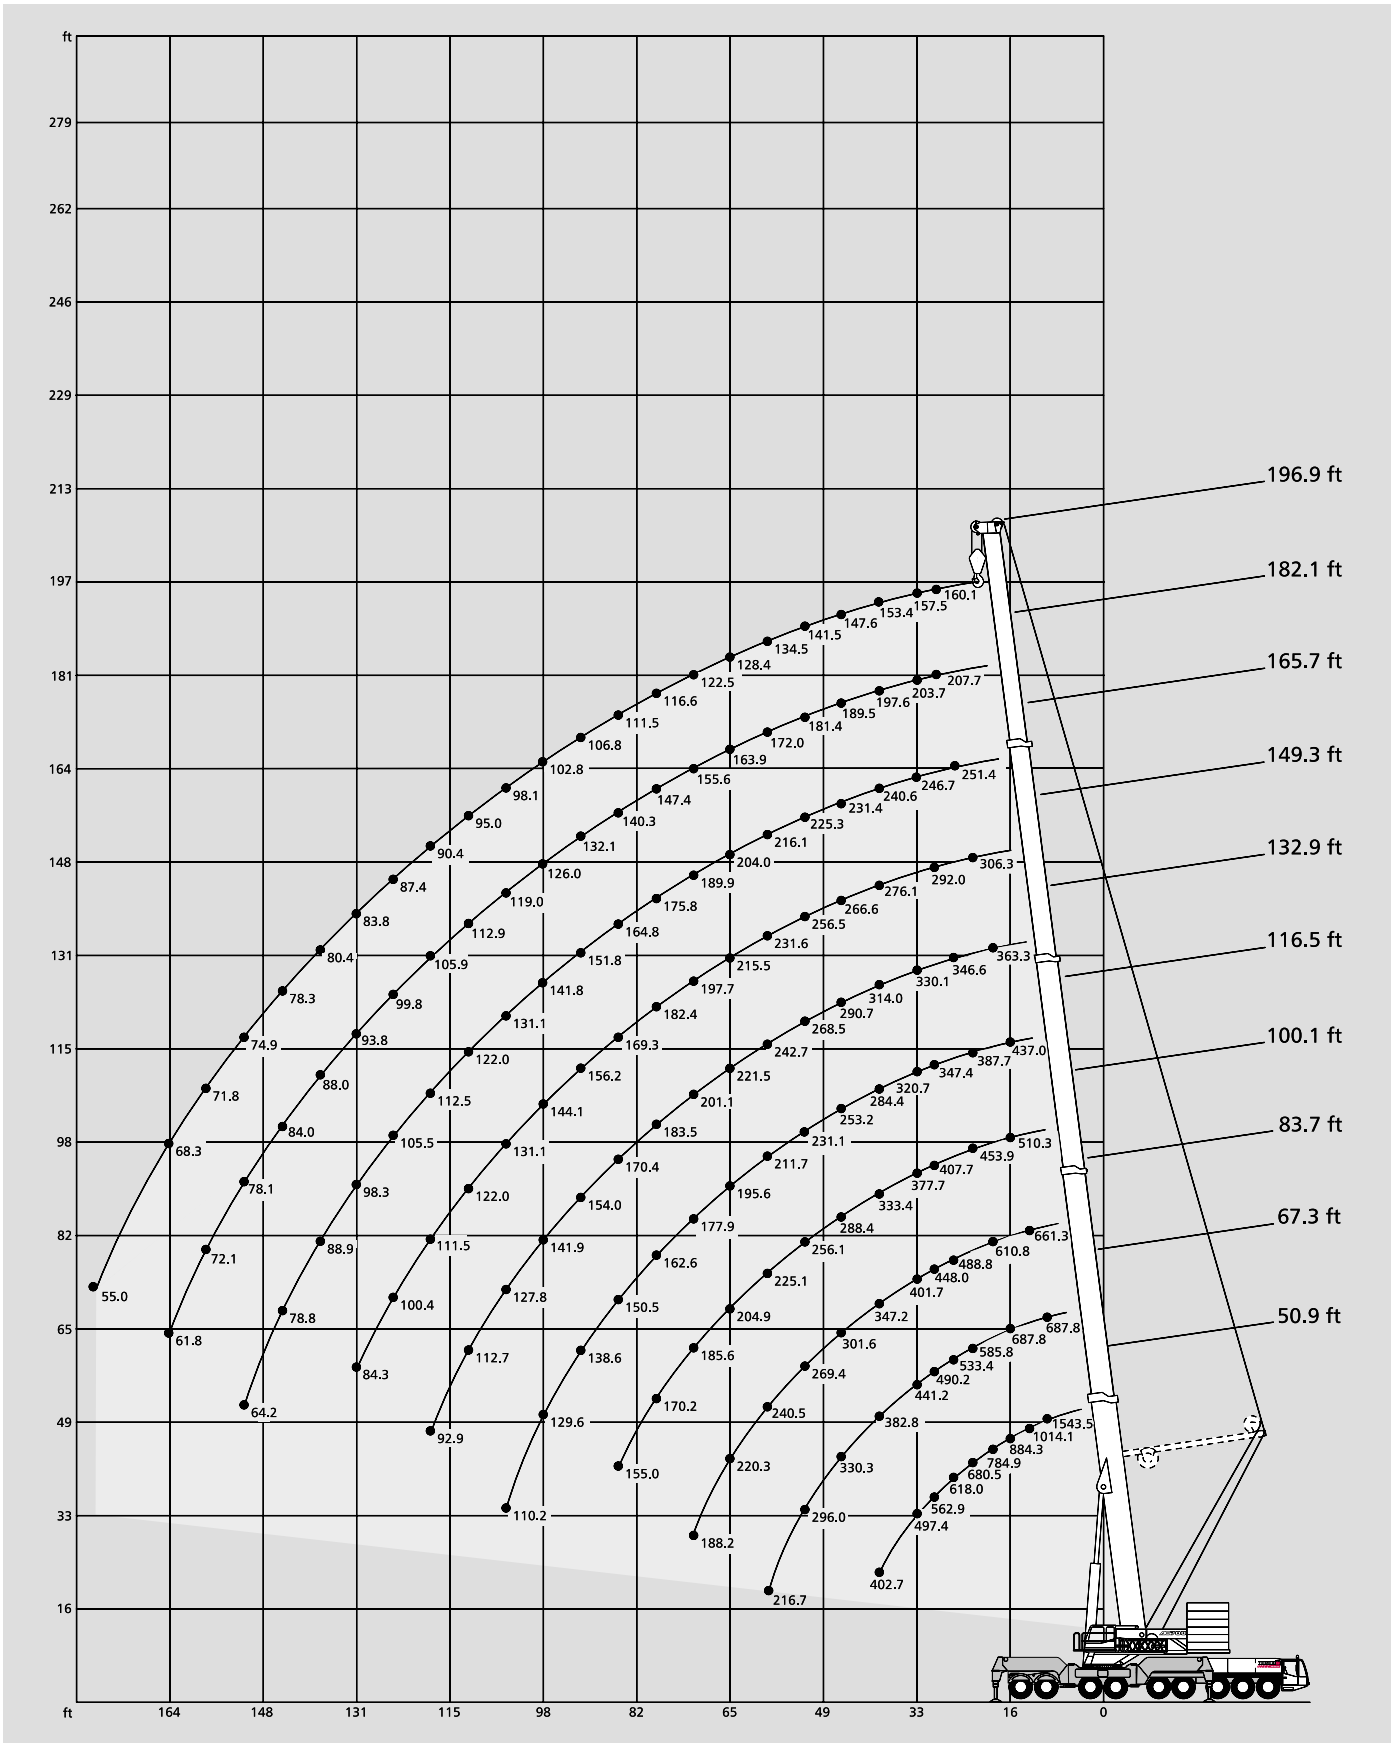

AC 700

800t

Working ranges main boom

Working ranges main boom extension

Working ranges fixed fly jib

Working ranges fixed fly jib with SSL 30°

Working ranges luffing fly jib, main boom 83° to 65°

Working ranges luffing fly jib with SSL, main boom 83° to 65°