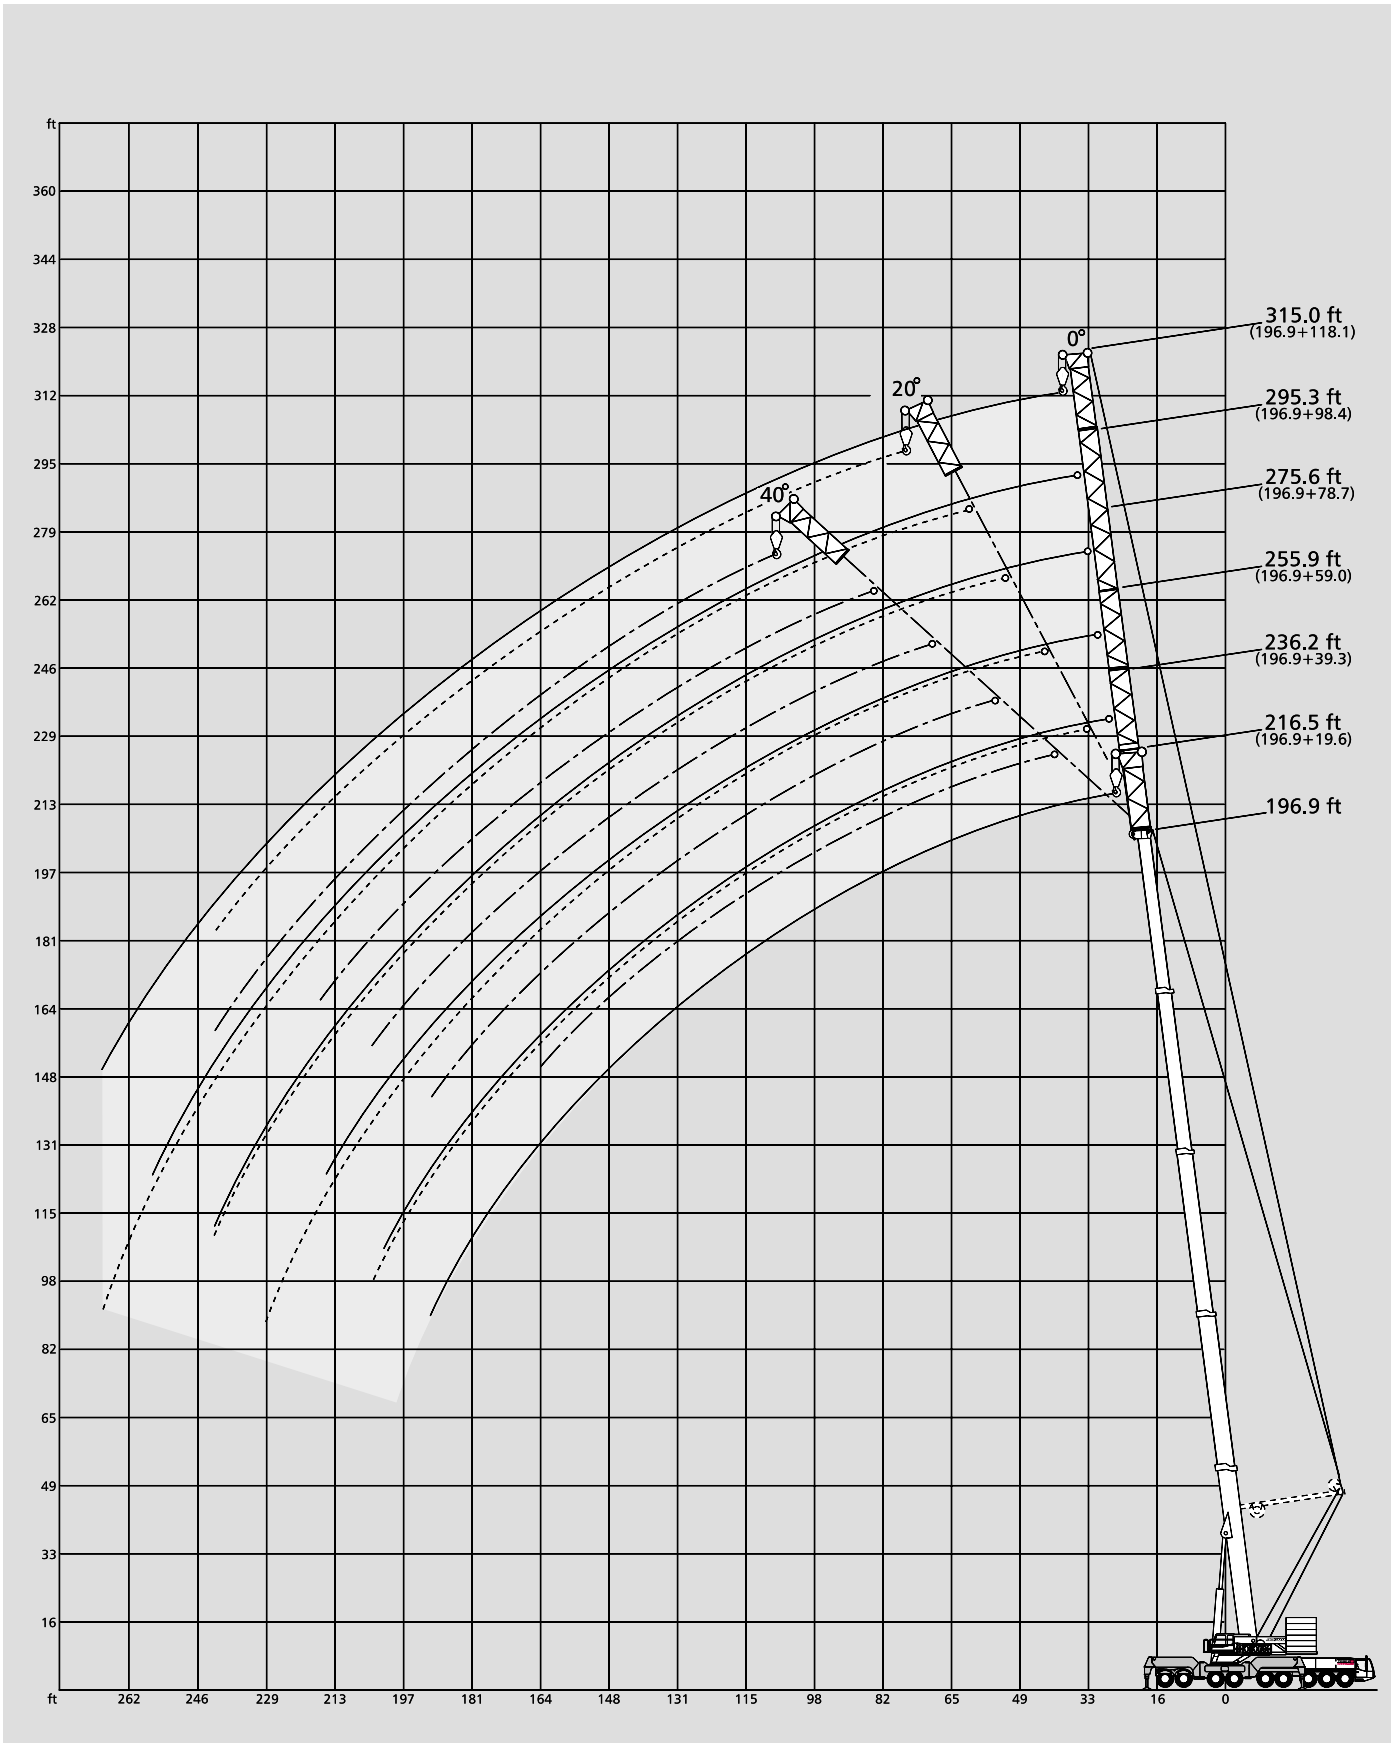

AC 700

800t

Working ranges main boom

Working ranges main boom extension

Working ranges fixed fly jib

Working ranges fixed fly jib with SSL 30°

Working ranges luffing fly jib, main boom 83° to 65°

Working ranges luffing fly jib with SSL, main boom 83° to 65°