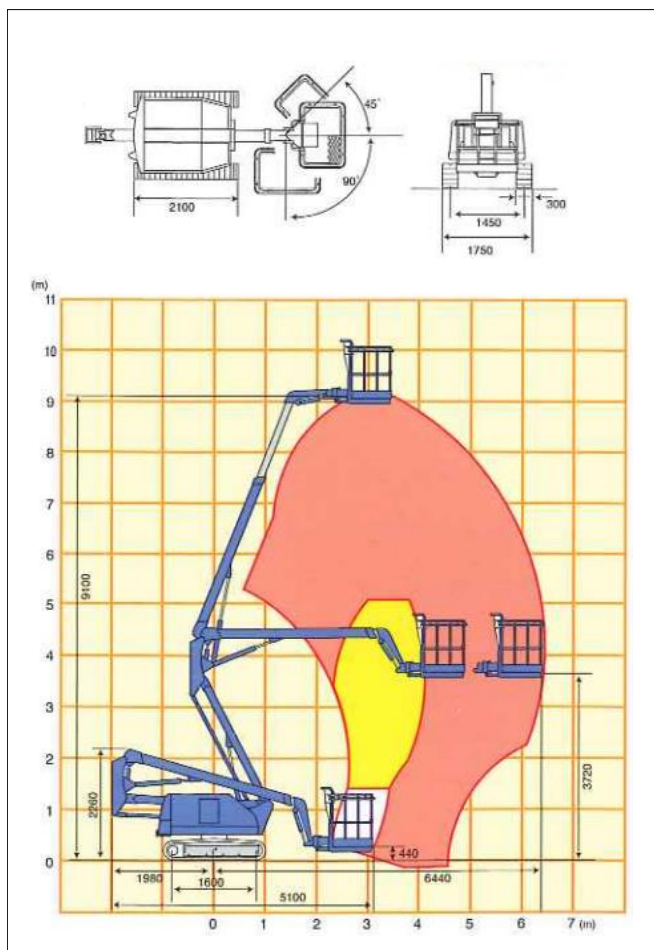

Boom Lift (Rubber Crawler)

NUL090-6 NUL120-6

■ Specifications

Model		NUL090-6	NUL120-6
Normal working height	m	11.1	14.1
Maximum height of platform	m	9.1	12.1
Safe working load	kg	200	200
Engine			
Maker		Kubota	Kubota
Model		D1305	D1305
Fuel tank capacity	ℓ	40	40
Fuel consumption	ℓ/hr	5.9	5.9
Platform size			
Length	mm	1,130	1,130
Width	mm	730	730
Dimension			
Overall length	mm	5,100	5,340
Overall width	mm	1,750	2,050
Overall height	mm	2,260	2,410
Machine weight	kg	3,750	3,830
Maximum speed	km/h	1.3	1.3

■ NUL090-6

■ NUL120-6