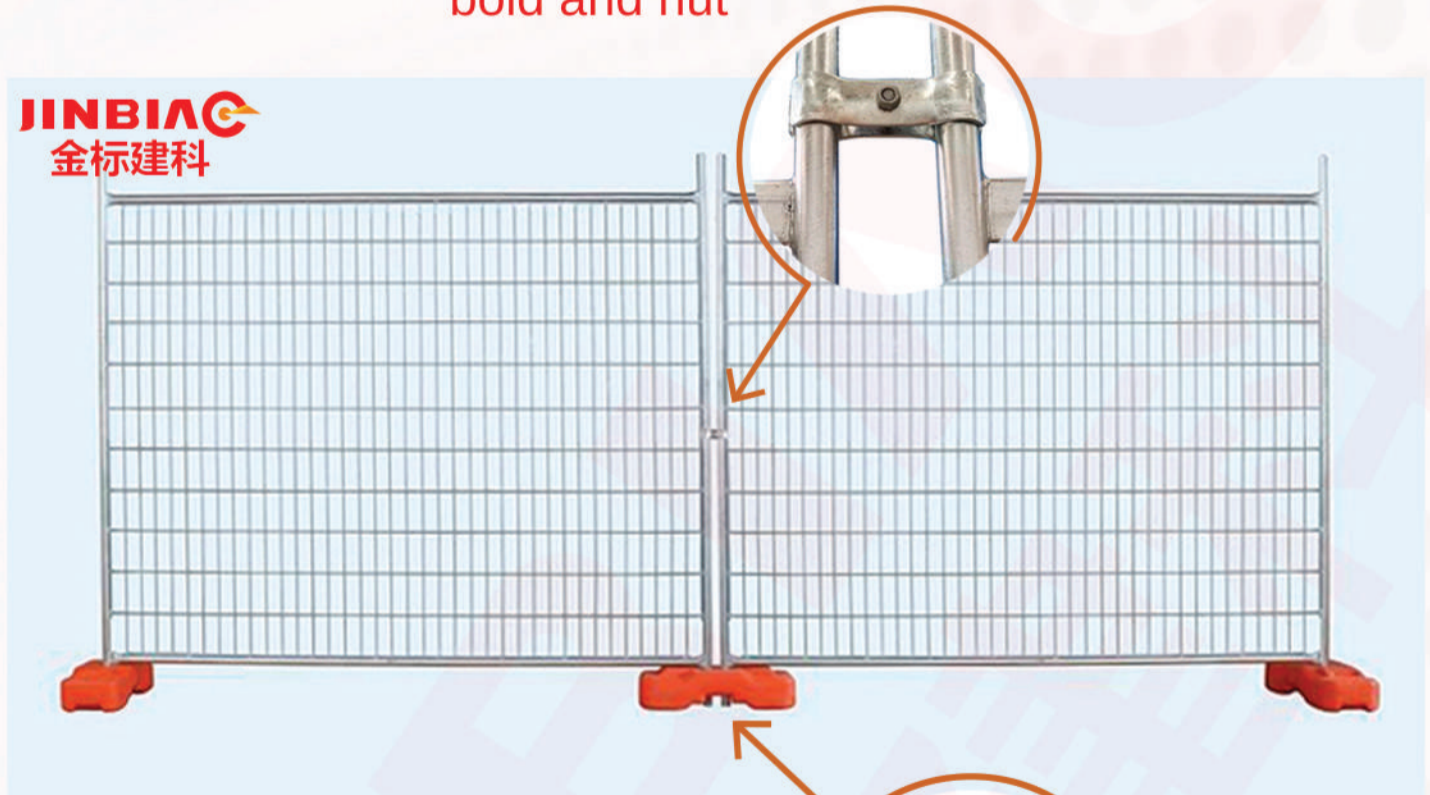

TEMPORARY FENCING

The **Temporary Fencing** comes with an individual fencing clip including secure plate, bolt and nut for better **stability** and **durability**.

High quality Fencing clip with secure plate, bold and nut

JINBIANG
金标建科